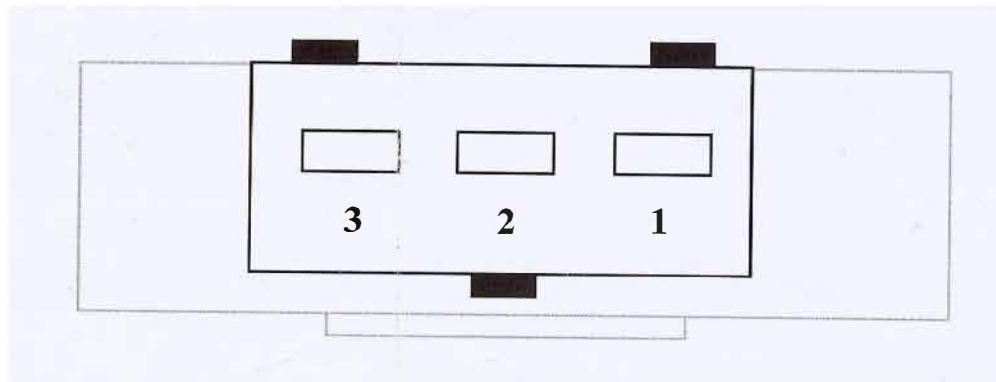

## TPS WIRING

Emerald ECU Pin No	GBS Loom	Emerald TPS		Ford TPS		function
		TPS (new type)	TPS (old Type)	Ford Harness	Ford Pin No	
9	orange	Terminal 1	red	yellow	3	5 volts
8	yellow or green	Terminal 2	green	white	14	TPS signal
30	blue	Terminal 3	black	brown	15	ground