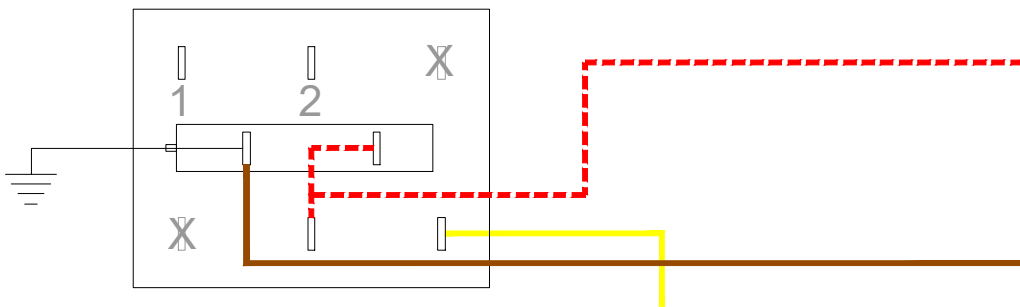

- ----- Black
- ———— Blue
- ———— Brown
- ———— Green
- ----- Green / Violet
- ----- Grey
- ----- Orange
- ———— Pink
- ———— Purple
- ———— Red 0.5
- ----- Red 1mm
- ———— Yellow
- ----- White