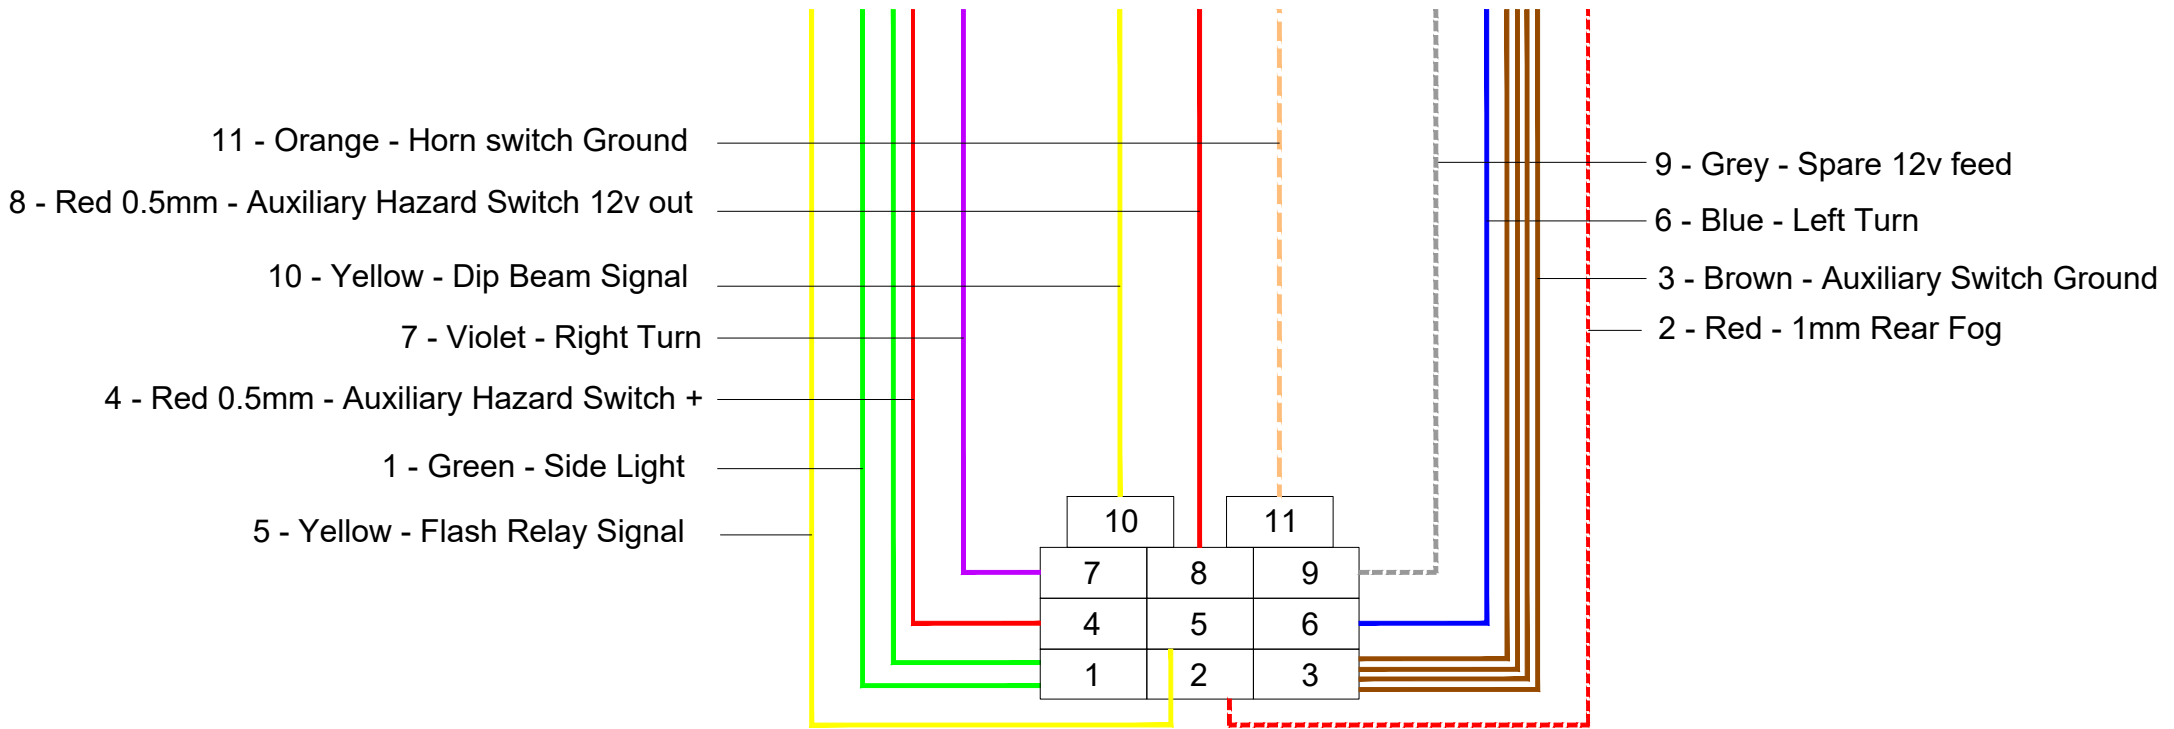

- ----- Black
- ———— Blue
- ———— Brown
- ———— Green
- ----- Green / Violet
- ----- Grey
- ----- Orange
- ———— Pink
- ———— Purple
- ———— Red 0.5
- ----- Red 1mm
- ———— Yellow
- ----- White