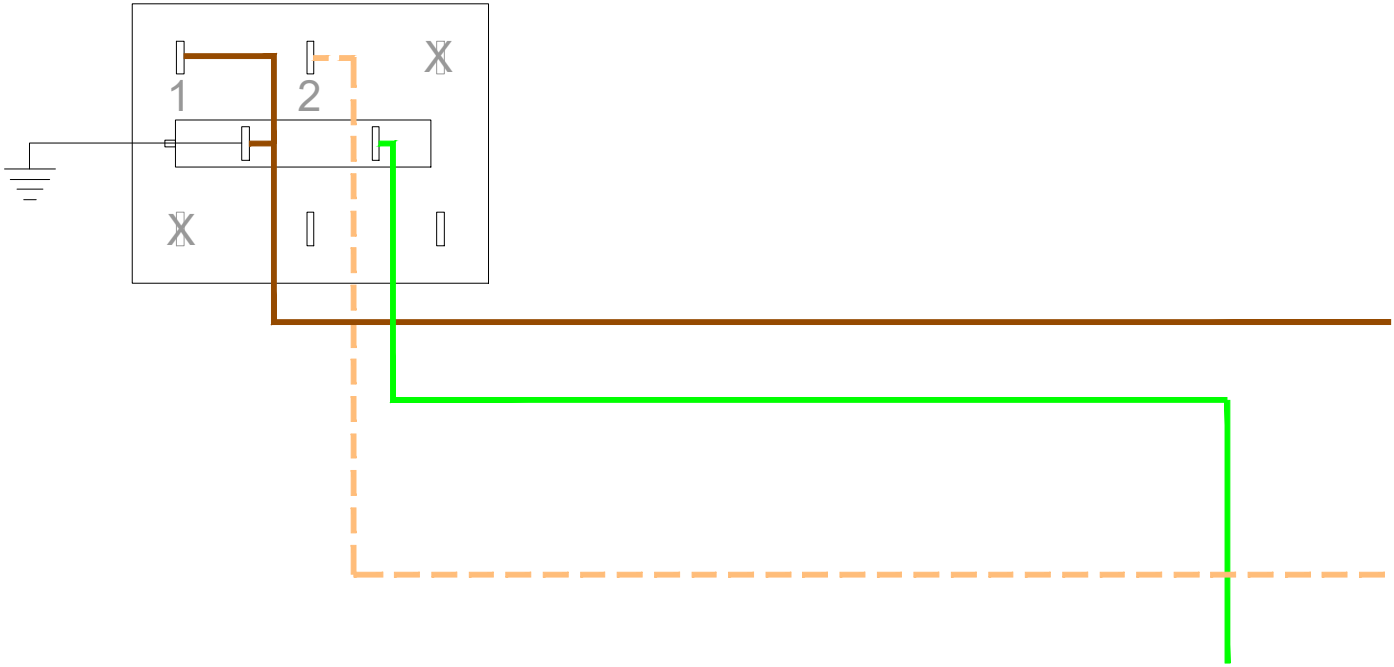

- ----- Black
- ———— Blue
- ———— Brown
- ———— Green
- ----- Green / Violet
- ----- Grey
- ----- Orange
- ———— Pink
- ———— Purple
- ———— Red 0.5
- ----- Red 1mm
- ———— Yellow
- ----- White