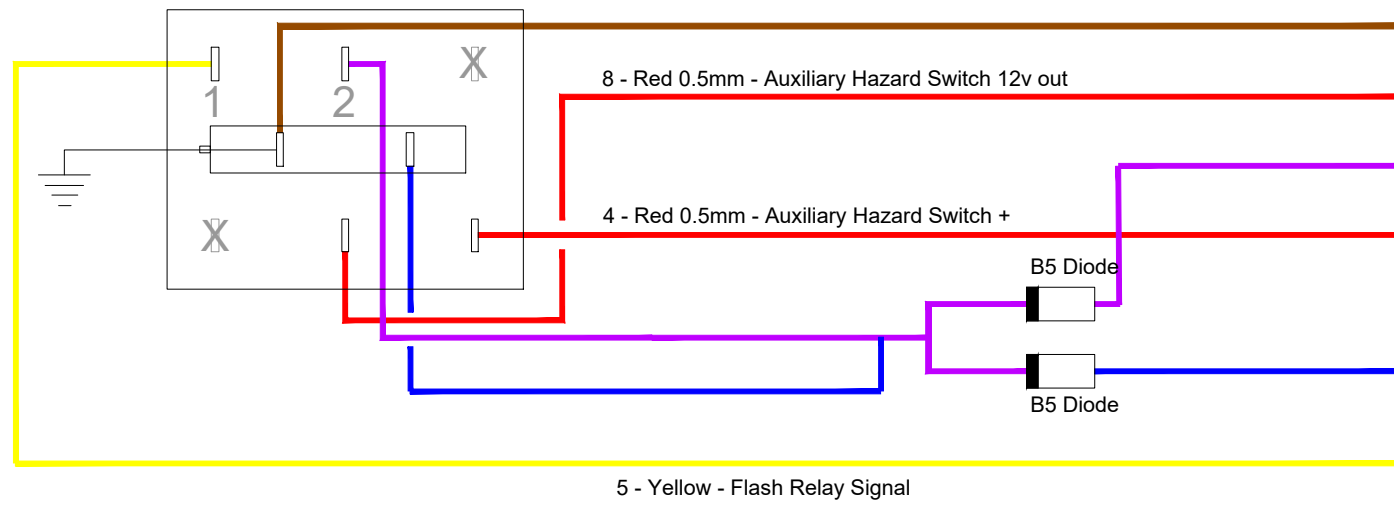

Hazard Light Switch

- ----- Black
- ———— Blue
- ———— Brown
- ———— Green
- ----- Green / Violet
- ----- Grey
- ----- Orange
- ———— Pink
- ———— Purple
- ———— Red 0.5
- ----- Red 1mm
- ———— Yellow
- ----- White