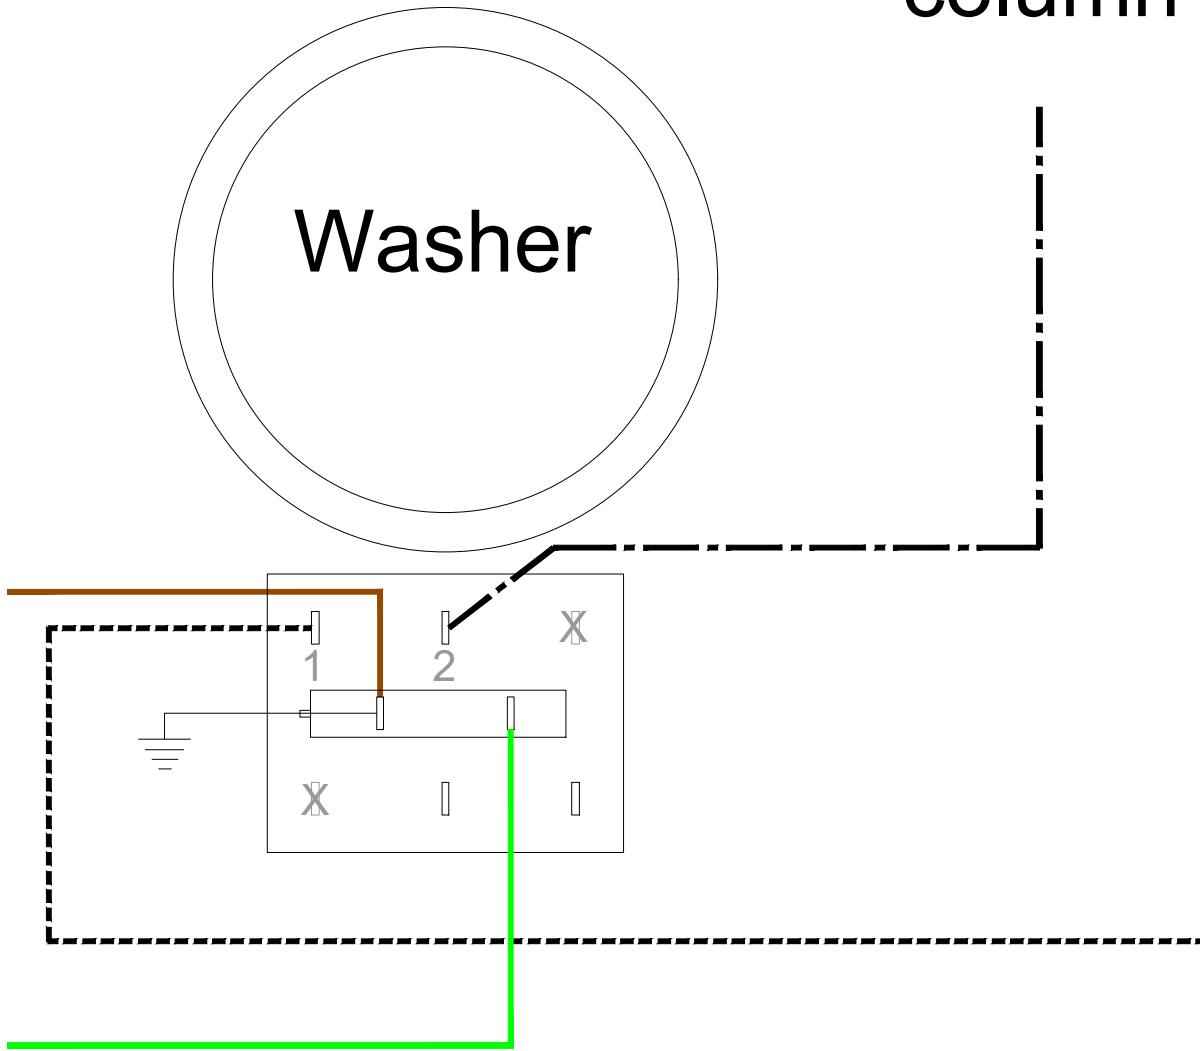

column loom

- ----- Black
- ----- Blue
- ----- Brown
- ----- Green
- ----- Green / Violet
- ----- Grey
- ----- Orange
- ----- Pink
- ----- Purple
- ----- Red 0.5
- ----- Red 1mm
- ----- Yellow
- ----- White